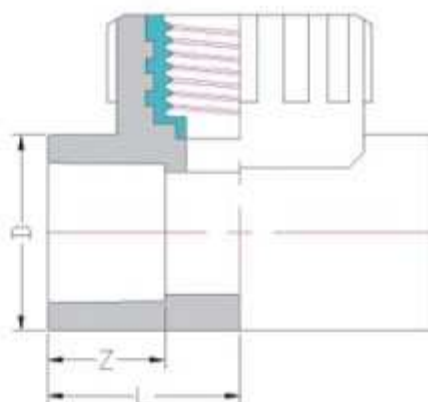

FEMALE THREADED ELBOW

LTEM No.	6011101	6011102	6011103	6011104	6011105	6011106	6011107
Size(mm)	20X1/2"	20X3/4"	25X1/2"	25X3/4"	32X1/2"	32X3/4"	32X1"
D(mm)	27.5	27.5	34.8	34.8	42.2	42.2	42.2
L(mm)	28	28	30	32	38	32	36
Z(mm)	16.5	16.5	18.5	18.5	20.5	20.5	20.5

FEMALE THREADED ELBOW WITH DISK

LTEM No.	6011301	6011302	6011303	6011304
Size(mm)	20X1/2"	25X1/2"	25X3/4"	32X1"
D(mm)	27.5	34.8	34.8	42.2
L(mm)	28	30	32	36
Z(mm)	16.5	18.5	18.5	20.5

MALE THREADED TEE

LTEM No.	6011601	6011602	6011603	6011604	6011605	6011606	6011607
Size(mm)	20X1/2"	20X3/4"	25X1/2"	25X3/4"	32X1/2"	32X3/4"	32X1"
D(mm)	27.5	27.5	34.8	34.8	42.2	42.2	42.2
L(mm)	28	28	30	32	38	32	36
Z(mm)	16.5	16.5	18.5	18.5	20.5	20.5	20.5

FEMALE THREADED TEE

LTEM No.	6011501	6011502	6011503	6011504	6011505	6011506	6011507
Size(mm)	20X1/2"	20X3/4"	25X1/2"	25X3/4"	32X1/2"	32X3/4"	32X1"
D(mm)	27.5	27.5	34.8	34.8	42.2	42.2	42.2
L(mm)	28	28	30	32	38	32	36
Z(mm)	16.5	16.5	18.5	18.5	20.5	20.5	20.5